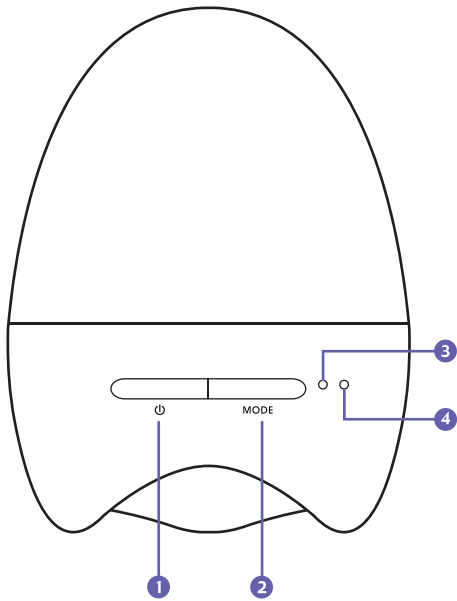

- 1 Power On / Off
- 2 Light Mode
- 3 LED A
- 4 LED B

- 5 Volume Knob
- 6 DC Jack
- 7 LINE OUT Jack
- 8 LINE IN Jack

SPECIFICATIONS

Speaker Output	2W
Power	DC: 5V / 1A
Basic Accessory	Power Adaptor, Line-in / out Cable
Dimension	140mm(L) X 140mm(W) X 183mm(H)
Weight	410g