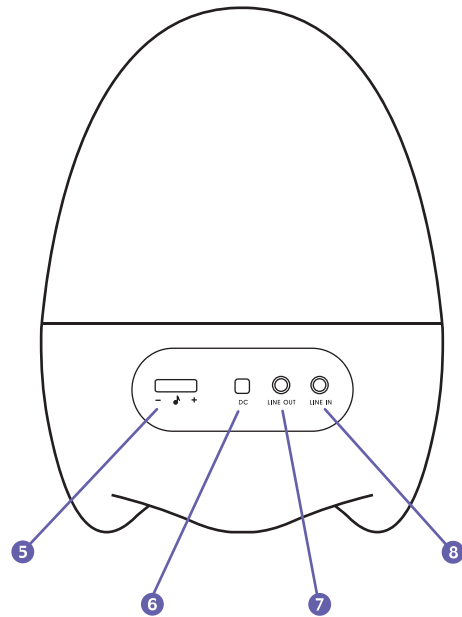

- 1 Power On / Off
- 2 Light Mode
- 3 LED A
- 4 LED B

- 5 Volume Knob
- 6 DC Jack
- 7 LINE OUT Jack
- 8 LINE IN Jack

SPECIFICATIONS

Speaker Output	2W
Power	DC: 5V / 1A
Basic Accessory	Power Adaptor, Line-in / out Cable
Dimension	140mm(L) X 140mm(W) X 183mm(H)
Weight	410g